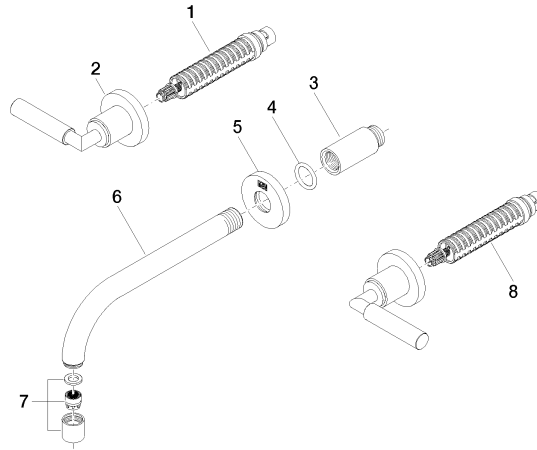

TARA Wall-mounted basin mixer without pop-up waste - Brushed Durabronze (23kt Gold)

TARA

36 712 882 Product version from 4/1/2024

- 190mm projection
- circular, air-enriched flow
- hole diameter valve 35 mm
- hole diameter spout 35 mm
- rosette Ø 55 mm
- max. flow 7 l/min
- lead-free
- WRAS
- This product can help a building meet the requirements of Green Building Rating Systems, e.g. LEED®, BREEAM®, DGNB

36 712 882 Product version from 4/1/2024
mm [inches]

Flow rate chart

Codes & Standards

DIN 4109	EN 200	ISO 3822	Scottish Water Byelaws
UK Water Supply Regulations	Ü-Zeichen	VA-Zeichen	XP P 41-280

TARA Wall-mounted basin mixer without pop-up waste - Brushed Durabross
(23kt Gold)

Spare parts list

No.	Item Number	Name	Quantity used	Delivery time
8	90 90 03 157 00 90	Head part clockwise closing 1/2" -	1.00	14
1	90 90 03 156 00 90	Head part anti-clockwise closing 1/2" -	1.00	14
5	09 27 22 503-28	Rosette DB logo Ø 55 x Ø 22 x 9 mm - Brushed Durabronz (23kt Gold)	1.00	40
4	90 14 10 026 00 90	O-Ring 20,5 x 3,5 mm -	1.00	14
7	90 23 01 019 00-28	Aerator M18x1-IG 7,0 l/min. - Brushed Durabronz (23kt Gold)	1.00	40
3	09 24 03 081 10 90	Extension 1/2" x 50 mm -	1.00	14
2	36 310 882-28	TARA Wall valve - Brushed Durabronz (23kt Gold)	2.00	-
Spare part can no longer be ordered, please order the replacement item				
6	04 28 22 090 10-28	Spout 190 mm - Brushed Durabronz (23kt Gold)	1.00	40