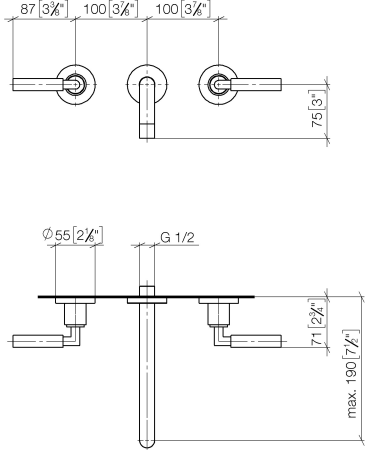

TARA Wall-mounted basin mixer without pop-up waste - Brushed Durabronze (23kt Gold)

TARA

36 712 882 Product version from 4/1/2024

- 190mm projection
- circular, air-enriched flow
- hole diameter valve 35 mm
- hole diameter spout 35 mm
- rosette Ø 55 mm
- max. flow 7 l/min
- lead-free
- WRAS
- This product can help a building meet the requirements of Green Building Rating Systems, e.g. LEED®, BREEAM®, DGNB

Required miscellaneous

Concealed wall-mounted mixer variable positioning - 35 720 970 90
 •min. recess depth 85 mm
 •max. recess depth 145 mm

Required miscellaneous

Concealed wall-mounted mixer centred spout - 35 700 970 90
 •min. recess depth 85 mm
 •max. recess depth 145 mm

36 712 882 Product version from 4/1/2024
mm [inches]

Flow rate chart

Codes & Standards

DIN 4109	EN 200	ISO 3822	Scottish Water Byelaws
UK Water Supply Regulations	Ü-Zeichen	VA-Zeichen	XP P 41-280

TARA Wall-mounted basin mixer without pop-up waste - Brushed Durabross
(23kt Gold)

Spare parts list

No.	Item Number	Name	Quantity used	Delivery time
8	90 90 03 157 00 90	Head part clockwise closing 1/2" -	1.00	14
1	90 90 03 156 00 90	Head part anti-clockwise closing 1/2" -	1.00	14
5	09 27 22 503-28	Rosette DB logo Ø 55 x Ø 22 x 9 mm - Brushed Durabronz (23kt Gold)	1.00	40
4	90 14 10 026 00 90	O-Ring 20,5 x 3,5 mm -	1.00	14
7	90 23 01 019 00-28	Aerator M18x1-IG 7,0 l/min. - Brushed Durabronz (23kt Gold)	1.00	40
3	09 24 03 081 10 90	Extension 1/2" x 50 mm -	1.00	14
2	36 310 882-28	TARA Wall valve - Brushed Durabronz (23kt Gold)	2.00	-
Spare part can no longer be ordered, please order the replacement item				
6	04 28 22 090 10-28	Spout 190 mm - Brushed Durabronz (23kt Gold)	1.00	40