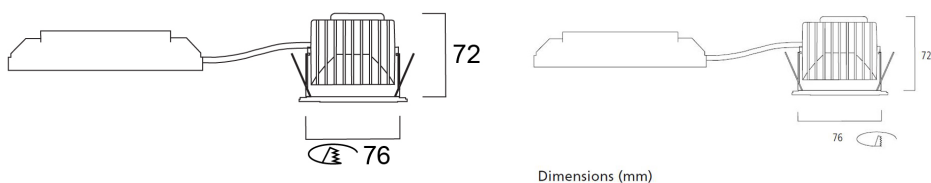

Concord

MYRIAD IP65 3000K DALI WHITE 2049537

Product EAN number

5025768495375

Warranty

5 years

Photometry

Technical drawings

Data table