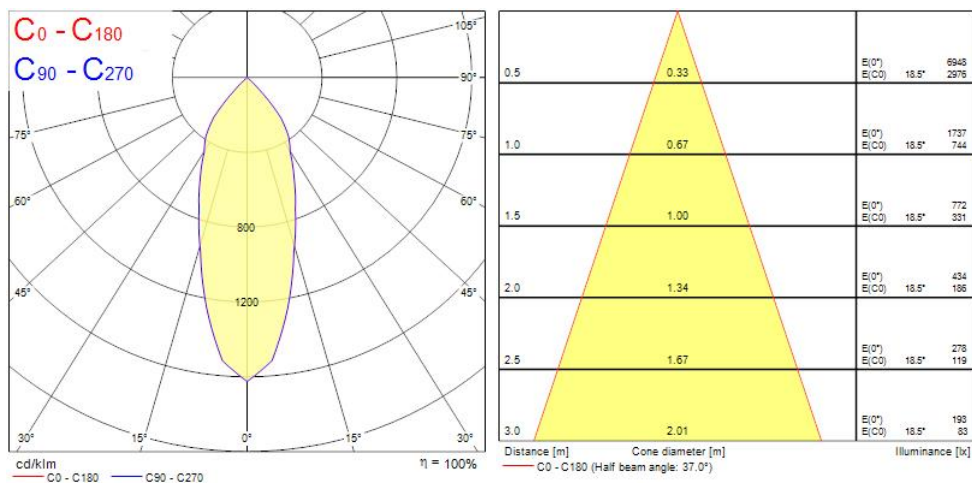

Concord

MYRIAD IP65 3000K DALI WHITE 2049537

Product EAN number

5025768495375

Warranty

5 years

Photometry

Technical drawings