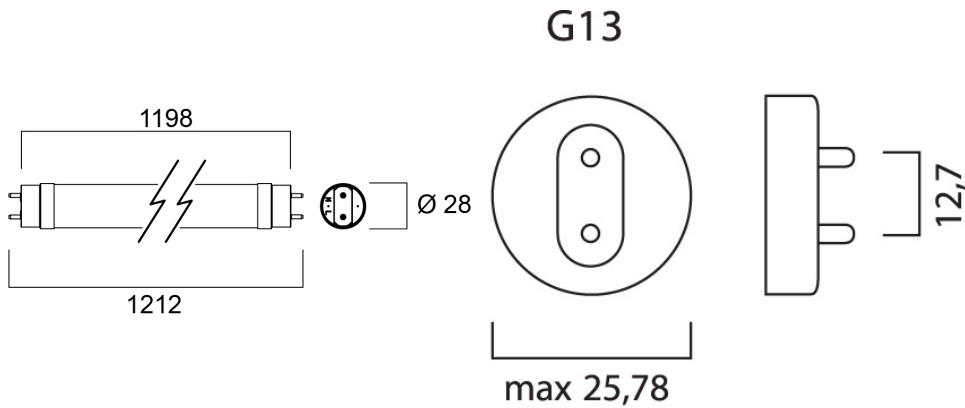

Technical drawings

Data table

GENERAL DATA

Product name	ToLEDo PLATINUM T8 CCG L1200 2300LM 865 100K RL
Technology	LED
Cap/Base	G13
Operating temperature range (°C)	-20°C...+45°C
Warranty	5 years

OPTICAL DATA

Useful luminous flux (#use)	2300
Colour temperature (K)	6500
CRI (Ra)	80
Colour Variation Initial (SDCM)	6
Photobiological Risk Group	RG0

ELECTRICAL DATA