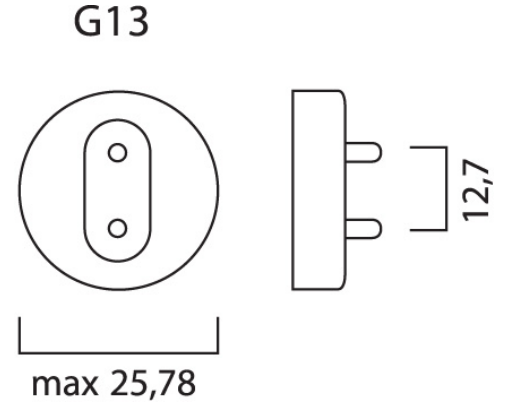

Technical drawings

Data table

GENERAL DATA

Product name	ToLEDo T8 V7 4FT 2000LM 865 RL
Technology	LED
Watt (Rated) (W)	19.5
Cap/Base	G13
Fixture rating	Open
Operating temperature range (°C)	-20°C...+55°C
Performance ambient temperature Tq (°C)	25
E-number FI	4941314
Warranty	3 years

OPTICAL DATA

Luminous flux (Rated) (lm)	2000
Colour temperature (K)	6500
CRI (Ra)	80