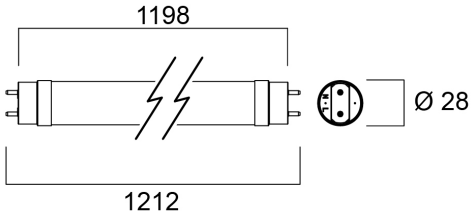

Technical drawings

Data table

GENERAL DATA

Product name	ToLEDo T8 V7 4FT 2000LM 865 RL
Technology	LED
Watt (Rated) (W)	19.5
Cap/Base	G13
Fixture rating	Open
Operating temperature range (°C)	-20°C...+55°C
Performance ambient temperature Tq (°C)	25
E-number FI	4941314
Warranty	3 years

OPTICAL DATA

Luminous flux (Rated) (lm)	2000
Colour temperature (K)	6500
CRI (Ra)	80