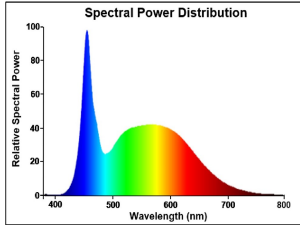

ToLEDo AVANT T8 CCG and AC *ToLEDo T8 V7 4FT 2000LM 865 RL* 0029296

TECHNICAL DRAWINGS