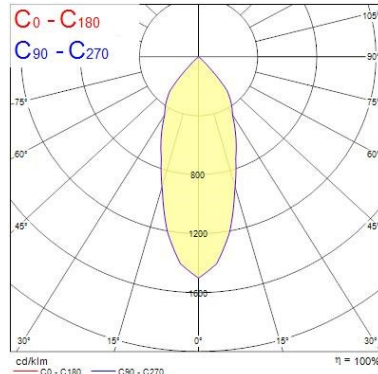

Myriad V IP65 White Bezel

MYRIAD IP65 4000K PHASE DIM WHITE EM
2049530

Warranty 5 years

Optical data

Fixture luminous flux (lm)	1050
Luminaire efficacy (lm/W)	88
LOR (%)	100
Colour temperature (K)	4000
Light colour	Neutral White
CRI (Ra)	90
Colour Variation Initial (SDCM)	SDCM3
Adjustable chromaticity	N
Photobiological Risk Group	RG1
Luminous flux (emergency) (lm)	347

Electrical data

Total power consumption (W)	16
Primary Supply/Product voltage - min (V)	220
Electrical protection	Class II
Control gear type	LED driver constant current
Control gear mounting	Integral
Drive current (mA)	250
Energy Efficiency Class (A->G) of contained light source	E
Nominal Frequency (Hz)	50/60Hz

Lifetime data

Lifespan L70 B50	100000
Lifespan L80 B20	100000
Lifespan L90 B10	68500

Physical data

IP rating	IP65/20
IK rating	IK02
Diffuser material	Glass
Nominal Product Diameter (mm)	90
Weight (kg)	1.42
Recessed Depth (mm)	72

Packaging

Single packaging type	Carton
Product EAN number	5025768495306
Packaging single width (cm)	25.0
Packaging single depth (cm)	12.5
DUN14 (outer)	05025768495306
Packaging outer length / height (cm)	27.5

PHOTOMETRY

Myriad V IP65 White Bezel MYRIAD IP65 4000K PHASE DIM WHITE EM 2049530

TECHNICAL DRAWINGS