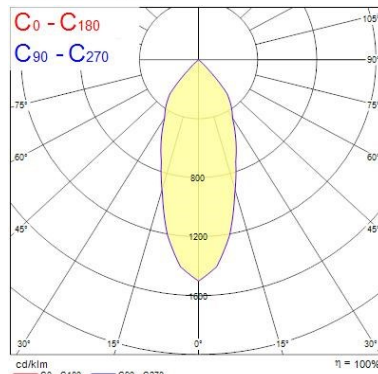

Myriad V IP65 White Bezel

MYRIAD IP65 4000K PHASE DIM WHITE EM
2049530

Warranty 5 years

Optical data

Fixture luminous flux (lm)	1050
Luminaire efficacy (lm/W)	88
LOR (%)	100
Colour temperature (K)	4000
Light colour	Neutral White
CRI (Ra)	90
Colour Variation Initial (SDCM)	SDCM3
Adjustable chromaticity	N
Photobiological Risk Group	RG1
Luminous flux (emergency) (lm)	347

Electrical data

Total power consumption (W)	16
Primary Supply/Product voltage - min (V)	220
Electrical protection	Class II
Control gear type	LED driver constant current
Control gear mounting	Integral
Drive current (mA)	250
Energy Efficiency Class (A->G) of contained light source	E
Nominal Frequency (Hz)	50/60Hz

Lifetime data

Lifespan L70 B50	100000
Lifespan L80 B20	100000
Lifespan L90 B10	68500

Physical data

IP rating	IP65/20
IK rating	IK02
Diffuser material	Glass
Nominal Product Diameter (mm)	90
Weight (kg)	1.42
Recessed Depth (mm)	72

Packaging

Single packaging type	Carton
Product EAN number	5025768495306
Packaging single width (cm)	25.0
Packaging single depth (cm)	12.5
DUN14 (outer)	05025768495306
Packaging outer length / height (cm)	27.5

PHOTOMETRY

Myriad V IP65 White Bezel MYRIAD IP65 4000K PHASE DIM WHITE EM 2049530

TECHNICAL DRAWINGS