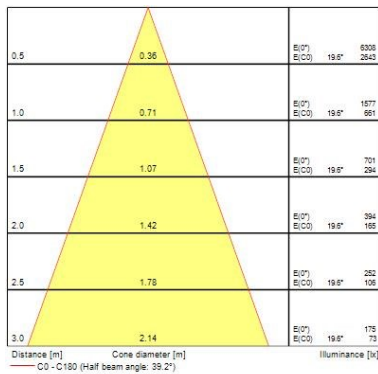

Myriad V IP65 White Bezel

MYRIAD IP65 4000K PHASE DIM WHITE EM
2049530

Warranty 5 years

Optical data

Fixture luminous flux (lm)	1050
Luminaire efficacy (lm/W)	88
LOR (%)	100
Colour temperature (K)	4000
Light colour	Neutral White
CRI (Ra)	90
Colour Variation Initial (SDCM)	SDCM3
Adjustable chromaticity	N
Photobiological Risk Group	RG1
Luminous flux (emergency) (lm)	347

Electrical data

Total power consumption (W)	16
Primary Supply/Product voltage - min (V)	220
Electrical protection	Class II
Control gear type	LED driver constant current
Control gear mounting	Integral
Drive current (mA)	250
Energy Efficiency Class (A->G) of contained light source	E
Nominal Frequency (Hz)	50/60Hz

Lifetime data

Lifespan L70 B50	100000
Lifespan L80 B20	100000
Lifespan L90 B10	68500

Physical data

IP rating	IP65/20
IK rating	IK02
Diffuser material	Glass
Nominal Product Diameter (mm)	90
Weight (kg)	1.42
Recessed Depth (mm)	72

Packaging

Single packaging type	Carton
Product EAN number	5025768495306
Packaging single width (cm)	25.0
Packaging single depth (cm)	12.5
DUN14 (outer)	05025768495306
Packaging outer length / height (cm)	27.5

PHOTOMETRY

Myriad V IP65 White Bezel MYRIAD IP65 4000K PHASE DIM WHITE EM 2049530

TECHNICAL DRAWINGS