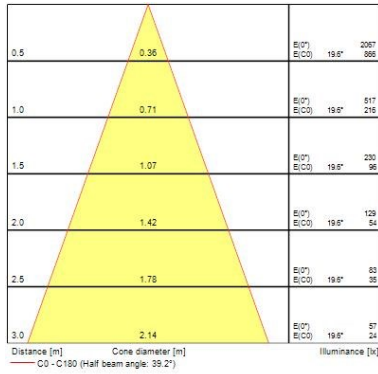

Myriad V IP65 White Bezel

MYRIAD IP65 4000K PHASE DIM WHITE EM
2049530

Warranty 5 years

Optical data

Fixture luminous flux (lm)	1050
Luminaire efficacy (lm/W)	88
LOR (%)	100
Colour temperature (K)	4000
Light colour	Neutral White
CRI (Ra)	90
Colour Variation Initial (SDCM)	SDCM3
Adjustable chromaticity	N
Photobiological Risk Group	RG1
Luminous flux (emergency) (lm)	347

Electrical data

Total power consumption (W)	16
Primary Supply/Product voltage - min (V)	220
Electrical protection	Class II
Control gear type	LED driver constant current
Control gear mounting	Integral
Drive current (mA)	250
Energy Efficiency Class (A->G) of contained light source	E
Nominal Frequency (Hz)	50/60Hz

Lifetime data

Lifespan L70 B50	100000
Lifespan L80 B20	100000
Lifespan L90 B10	68500

Physical data

IP rating	IP65/20
IK rating	IK02
Diffuser material	Glass
Nominal Product Diameter (mm)	90
Weight (kg)	1.42
Recessed Depth (mm)	72

Packaging

Single packaging type	Carton
Product EAN number	5025768495306
Packaging single width (cm)	25.0
Packaging single depth (cm)	12.5
DUN14 (outer)	05025768495306
Packaging outer length / height (cm)	27.5

PHOTOMETRY

Myriad V IP65 White Bezel MYRIAD IP65 4000K PHASE DIM WHITE EM 2049530

TECHNICAL DRAWINGS