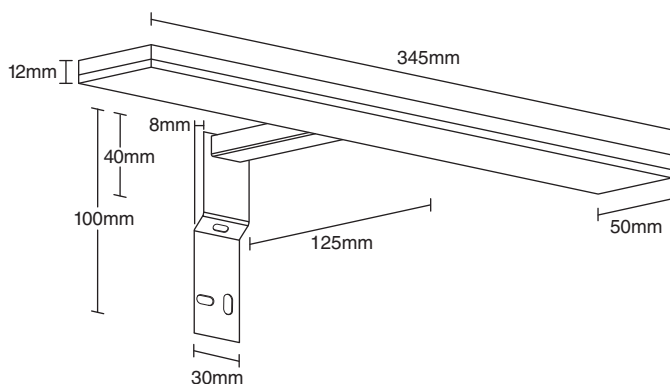

SILKLINE

Art. 68.0234
8W - 750Lm - 230V - IP 44 - 4000K

MOUNTING INSTRUCTIONS MONTAGE INSTRUCTIE

MOUNTING INSTRUCTIONS

IMPORTANT

- Switch off electricity before starting any operation on the electrical installation.
- Place the lamp according to the norms regulating the safety distances as indicated.
- Contact a professional electrician in case of any doubt.
- Avoid under all circumstances any contact between metal/ brass parts of the lamp and mirror when installing. Pressure from the bracket of the lamp could lead to a defect of the concealed hanging system of the mirror.
- This lamp is suitable for indoor use only.
- This product is suitable for combination with SILKLINE mirrors series 60 and 61, equipped with SILKLINE concealed hanging systems art.nr. 80.0175, 80.0176, 80.0181 or Silkline aluminum profiles art.nr. 80.0177, 80.0178, 80.0179 and 68.0066, 68.0067, 68.0068.
- LED dimmable with triac dimmer (not supplied).

INSTALLATION

- 1/2/3 Install the lamp always as shown in the picture.
1. For a correct mounting of the lamp behind the mirror, place the top of the light min 20÷30 mm above the edge of the mirror. This also with regards to placing the mirror over the wall hooks.
 2. Fix the lamp with the screws and the plugs included.
 3. Connect the cable (700 mm) to the mains.
 4. Install the mirror on the wall covering the connection bracket.

INSTALLATIE

- 1/2/3 Monteer de lamp zoals aangegeven op de afbeelding.
1. Let op: Kies de plaats van de lamp achter de spiegel zo, dat afhankelijk van model en smaak de lamp 20÷30 mm boven de rand van de spiegel uitsteekt. Dit mede in verband met de ruimte die u nodig hebt om de spiegel over de bevestigingshaken van de spiegelophanging heen te laten zakken.
 2. Bevestig de lamp met de meegeleverde schroeven en pluggen tegen de muur.
 3. Sluit de lamp met de kabel (700 mm) aan op het lichtnet.
 4. Plaats hierna de spiegel tegen de muur.