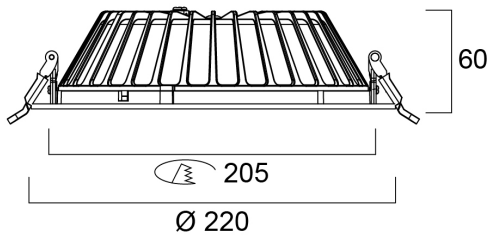

Insaver U19 IP44 205 620-2050 840 Multi

Item No: 0030551

SYLVANIA

PRO

Technical Assets

Dimensions (mm)

Photometrics

Beam Angle	Beam Diameter (mm)	Beam Area (mm²)	Beam Area (ft²)	Beam Area (in²)
8.5°	6.68	34.21	0.39	5.28
1.6°	1.37	34.21	0.39	5.28
1.1°	0.88	34.21	0.39	5.28
1.0°	0.72	34.21	0.39	5.28
0.5°	0.40	34.21	0.39	5.28
0.3°	0.19	34.21	0.39	5.28

Insaver U19 IP44 205 620-2050 840 Multi

Item No: 0030551

SYLVANIA

General data

Product name	Insaver U19 IP44 205 620-2050 840 Multi
Technology	LED
Cap/Base	N/A
Housing	Aluminium
Mount	Ceiling recessed mounting
General application	Hospitality, Office, Retail
Operating temperature range (°C)	-20°C...+40°C
ETIM Class	EC001744
E-number FI	4278528
Warranty	5 years

Insaver U19 IP44 205 620-2050 840 Multi

Item No: 0030551

Physical data

Housing colour	RAL 9010 - Pure white
IP rating	IP44/20
IK rating	IK07
Diffuser finish	Other
Diffuser material	None
Reflector finish	Not Applicable
Nominal Product Height (mm)	60
Nominal Product Diameter (mm)	220
Built-in diameter (mm)	205
Weight (kg)	0.73

Packaging

Product EAN number	5410288305516
Packaging single width (cm)	23.2
Packaging single depth (cm)	8.0
DUN14 (inner)	15410288305513
Packaging outer length / height (cm)	48.0

Safety data

Glow Wire Test (°C)	850
Optimal operating condition (°C)	-20-40