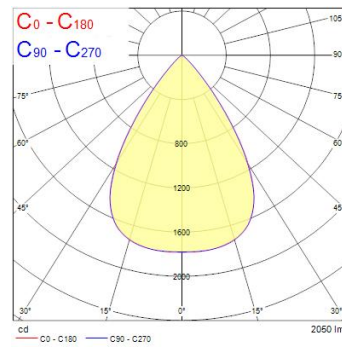

Insaver U19 IP44 205 620-2050 840 Multi

Item No: 0030551

SYLVANIA

PRO

Technical Assets

Dimensions (mm)

Photometrics

Beam Angle	Beam Diameter (mm)	Beam Area (mm²)	Beam Area (ft²)	Beam Area (in²)
8.5°	6.68	34.21	0.39	5.28
1.6°	1.37	34.21	0.39	5.28
1.1°	0.88	34.21	0.39	5.28
1.0°	0.72	34.21	0.39	5.28
0.5°	0.40	34.21	0.39	5.28
0.3°	0.19	34.21	0.39	5.28

Optical data

Useful luminous flux (Φuse)	2050
Fixture luminous flux (lm)	2050
Luminaire efficacy (lm/W)	128
Correlated colour temperature (k)	4000
Light colour	Neutral White
CRI (Ra)	80
Colour Variation Initial (SDCM)	SDCM3
Beam Angle (°)	70
Distribution type	Symmetric
Glare control	< 19
Photobiological Risk Group	RG1

Insaver U19 IP44 205 620-2050 840 Multi

Item No: 0030551

Physical data

Housing colour	RAL 9010 - Pure white
IP rating	IP44/20
IK rating	IK07
Diffuser finish	Other
Diffuser material	None
Reflector finish	Not Applicable
Nominal Product Height (mm)	60
Nominal Product Diameter (mm)	220
Built-in diameter (mm)	205
Weight (kg)	0.73