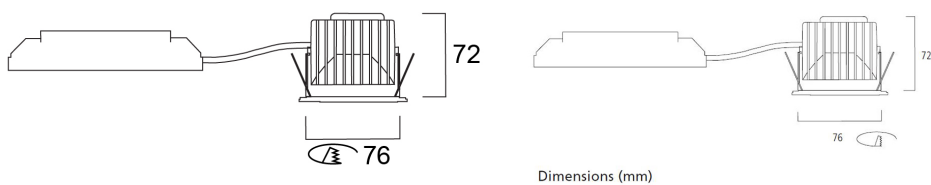

Concord

MYRIAD IP65 4000K PHASE DIM WHITE 2049529

Product EAN number

5025768495290

Warranty

5 years

Photometry

Technical drawings

Data table