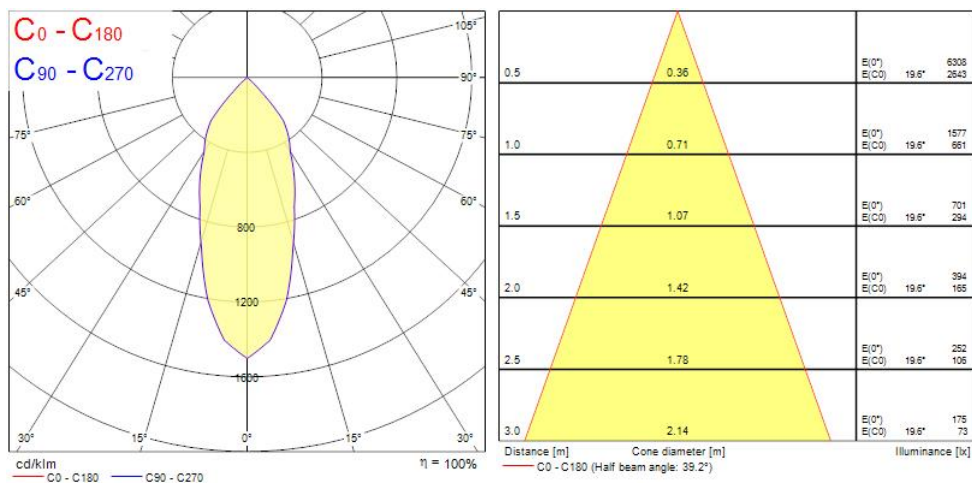

Concord

MYRIAD IP65 4000K PHASE DIM WHITE 2049529

Product EAN number

5025768495290

Warranty

5 years

Photometry

Technical drawings