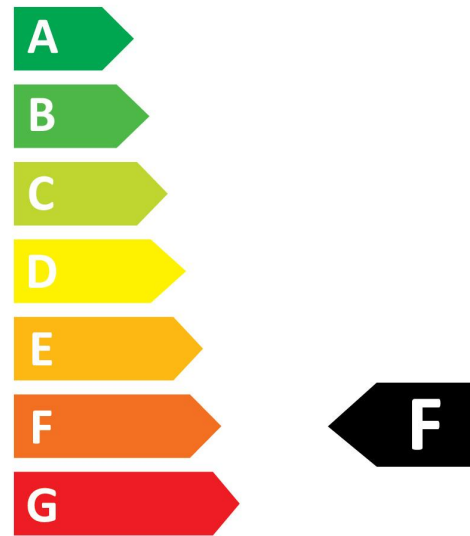

ELECTRICAL DATA

Wattage (W)	19.5
Lamp power factor	0.91
Control gear required	No
Inrush Current (A)	23.2
Inrush Duration (μ s)	330
Lamp Energy Label (class)	F
Nominal Frequency (Hz)	50/60Hz

LIFETIME DATA

Energy label

20
kWh/1000h

2019/2015

20
kWh/1000h

2019/2015

Light your world