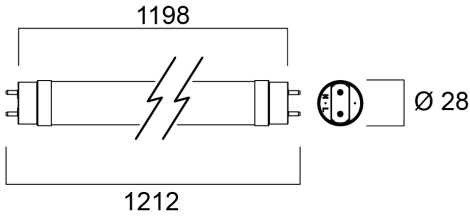

Features

- Energy efficient and affordable LED T8 solution to replace conventional fluorescent T8 lamps
- Omni-directional uniform light distribution thanks to glass tube construction design, same as traditional fluorescent T8 tubes
- High lumen package - 2000lm
- High lumen efficacy - 103 lm/W
- Switching cycles - 200,000X
- Average life 40,000 hours lifespan
- Lamp length - 1200mm
- Wide beam angle
- High power factor
- Suitable for general illumination in offices, supermarkets, department stores, train stations, petrol stations, parking lots and maintenance free applications
- Suitable for operation with electromagnetic gears / CCG and direct mains operation (220-240V)
- 3-Year warranty

Product Overview

Product name	ToLEDo T8 V7 4FT 2000LM 840 RL
Technology	LED
Watt (Rated) (W)	19.5
Cap/Base	G13
Fixture rating	Open
E-number FI	4941313
Colour temperature (K)	4000
CRI (Ra)	80
Colour Variation Initial (SDCM)	6
Photobiological Risk Group	RG0
Wattage (W)	19.5
IP rating	IP20
Product EAN number	5410288292953
Warranty	3 years

Technical drawings

Data table

GENERAL DATA

Product name	ToLEDo T8 V7 4FT 2000LM 840 RL
Technology	LED
Watt (Rated) (W)	19.5
Cap/Base	G13
Fixture rating	Open
Operating temperature range (°C)	-20°C...+55°C
Performance ambient temperature Tq (°C)	25
E-number FI	4941313
Warranty	3 years

Lifespan L70 B50	40000
Average life (Rated) (h)	40000

PHYSICAL DATA

IP rating	IP20
Nominal Product Length (mm)	1212.4
Nominal Product Diameter (mm)	28
Weight (kg)	0.2

PACKAGING

Single packaging type	Carton
Product EAN number	5410288292953
Packaging single width (cm)	2.9
Packaging single depth (cm)	2.9
DUN14 (outer)	15410288292950
Packaging outer length / height (cm)	130.0