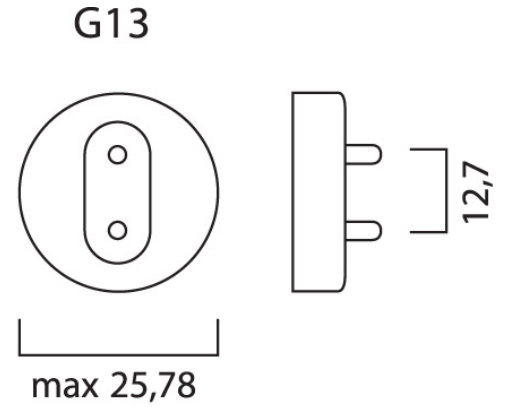

Product Overview

Product name	ToLEDo T8 V7 4FT 2000LM 840 RL
Technology	LED
Watt (Rated) (W)	19.5
Cap/Base	G13
Fixture rating	Open
E-number FI	4941313
Colour temperature (K)	4000
CRI (Ra)	80
Colour Variation Initial (SDCM)	6
Photobiological Risk Group	RG0
Wattage (W)	19.5
IP rating	IP20
Product EAN number	5410288292953
Warranty	3 years

Technical drawings

Data table

GENERAL DATA

Product name	ToLEDo T8 V7 4FT 2000LM 840 RL
Technology	LED
Watt (Rated) (W)	19.5
Cap/Base	G13
Fixture rating	Open
Operating temperature range (°C)	-20°C...+55°C
Performance ambient temperature Tq (°C)	25
E-number FI	4941313
Warranty	3 years

OPTICAL DATA

Luminous flux (Rated) (lm)	2000
Colour temperature (K)	4000
CRI (Ra)	80

ToLEDo T8 V7 4FT 2000LM 840 RL 0029295

Colour Variation Initial (SDCM)	6
Photobiological Risk Group	RG0
Lumen maintenance at end of nominal life (%)	70

Lifespan L70 B50	40000
Average life (Rated) (h)	40000

PHYSICAL DATA

IP rating	IP20
Nominal Product Length (mm)	1212.4
Nominal Product Diameter (mm)	28
Weight (kg)	0.2

PACKAGING

Single packaging type	Carton
Product EAN number	5410288292953
Packaging single width (cm)	2.9
Packaging single depth (cm)	2.9
DUN14 (outer)	15410288292950
Packaging outer length / height (cm)	130.0