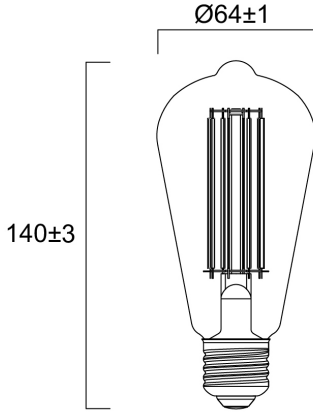

Product Overview

Product name	ToLEDo Vintage ST64 640LM 820 SST
Technology	LED
Cap/Base	E27
Fixture rating	Open
Colour temperature (K)	2000
CRI (Ra)	80
Colour Variation Initial (SDCM)	6
Photobiological Risk Group	RG1
Wattage (W)	7.5
Power consumption (W)	7.5
IP rating	IP20
Product EAN number	5410288301099
Warranty	3 years
Useful luminous flux (#use)	640

Technical drawings

Data table

GENERAL DATA

Product name	ToLEDo Vintage ST64 640LM 820 SST
Technology	LED
Cap/Base	E27
Fixture rating	Open
Operating temperature range (°C)	-20°C...+40°C
Warranty	3 years

OPTICAL DATA

Useful luminous flux (#use)	640
Colour temperature (K)	2000
CRI (Ra)	80
Colour Variation Initial (SDCM)	6
Photobiological Risk Group	RG1

ELECTRICAL DATA

ToLEDo Vintage ST64 640LM 820 SST 0030109

Power consumption (W)	7.5
Wattage (W)	7.5
Equivalent watt (W)	50
Current (A)	0.055
Primary Supply/Product voltage - min (V)	220
Control gear required	No
Inrush Current (A)	2.9
Inrush Duration (μ s)	730
Lamp Energy Label (class)	F
Nominal Frequency (Hz)	50/60Hz

LIFETIME DATA

Lifespan L70 B50	15000
------------------	-------

PHYSICAL DATA

IP rating	IP20
Nominal Product Length (mm)	140
Nominal Product Diameter (mm)	64
Weight (kg)	0.049

PACKAGING

Product EAN number	5410288301099
Packaging single width (cm)	7.0
Packaging single depth (cm)	15.2
DUN14 (outer)	15410288301096
Packaging outer length / height (cm)	21.8