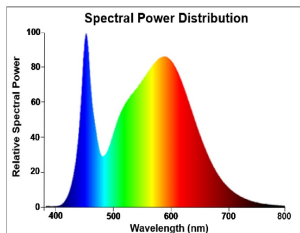

ToLEDo AVANT T8 CCG and AC *ToLEDo T8 V7 4FT 2000LM 840 RL* 0029295

TECHNICAL DRAWINGS