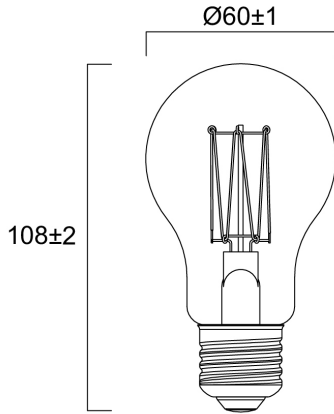

Product Overview

Product name	ToLEDo Vintage GLS 550LM 820 SST
Technology	LED
Cap/Base	E27
Fixture rating	Open
Colour temperature (K)	2000
CRI (Ra)	80
Colour Variation Initial (SDCM)	6
Photobiological Risk Group	RG1
Wattage (W)	7.5
Power consumption (W)	7.5
IP rating	IP20
Product EAN number	5410288301082
Warranty	3 years
Useful luminous flux (#use)	550

Technical drawings

Data table

GENERAL DATA

Product name	ToLEDo Vintage GLS 550LM 820 SST
Technology	LED
Cap/Base	E27
Fixture rating	Open
Operating temperature range (°C)	-20°C...+40°C
Warranty	3 years

OPTICAL DATA

Useful luminous flux (#use)	550
Colour temperature (K)	2000
CRI (Ra)	80
Colour Variation Initial (SDCM)	6
Photobiological Risk Group	RG1

ELECTRICAL DATA

ToLEDo Vintage GLS 550LM 820 SST 0030108

Power consumption (W)	7.5
Wattage (W)	7.5
Equivalent watt (W)	40
Current (A)	0.055
Primary Supply/Product voltage - min (V)	220
Control gear required	No
Inrush Current (A)	2.9
Inrush Duration (μ s)	730
Lamp Energy Label (class)	G
Nominal Frequency (Hz)	50/60Hz

LIFETIME DATA

Lifespan L70 B50	15000
------------------	-------

PHYSICAL DATA

IP rating	IP20
Nominal Product Length (mm)	108
Nominal Product Diameter (mm)	60
Weight (kg)	0.036

PACKAGING

Product EAN number	5410288301082
Packaging single width (cm)	6.6
Packaging single depth (cm)	12.0
DUN14 (outer)	15410288301089
Packaging outer length / height (cm)	20.6