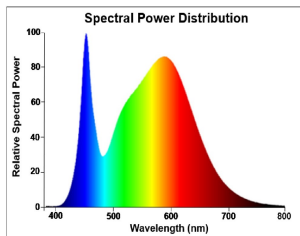

ToLEDo NEOS T8 CCG and AC

ToLEDo NEOS T8 CCG L600 900LM 840 30K RL
0030230

TECHNICAL DRAWINGS