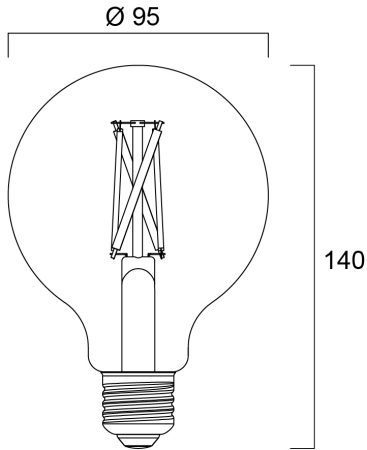

Technical drawings

Data table

GENERAL DATA

Product name	ToLEDo Retro G95 806LM TW SST
Technology	LED
Cap/Base	E27
Fixture rating	Open
Operating temperature range (°C)	-20°C...+40°C
Warranty	3 years

OPTICAL DATA

Useful luminous flux (#use)	806
Correlated colour temperature range (K)	2000 - 6500
CRI (Ra)	80
Colour Variation Initial (SDCM)	6
Photobiological Risk Group	RG1

ELECTRICAL DATA