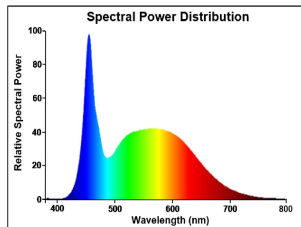

ToLEDo NEOS T8 CCG and AC

ToLEDo NEOS T8 CCG L600 900LM 865 30K RL

0030231

TECHNICAL DRAWINGS