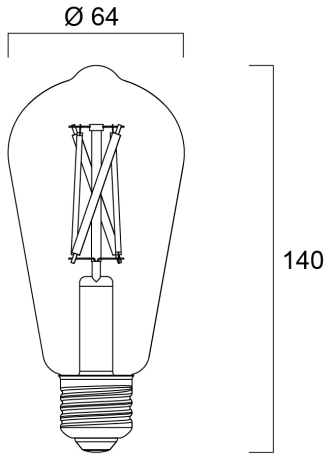

Product Overview

Product name	ToLEDo Retro ST64 806LM TW SST
Technology	LED
Cap/Base	E27
Fixture rating	Open
CRI (Ra)	80
Colour Variation Initial (SDCM)	6
Photobiological Risk Group	RG1
Wattage (W)	7
Power consumption (W)	7
IP rating	IP20
Product EAN number	5410288301044
Warranty	3 years
Useful luminous flux (#use)	806

ToLEDo Retro ST64 806LM TW SST 0030104

Technical drawings

Data table

GENERAL DATA

Product name	ToLEDo Retro ST64 806LM TW SST
Technology	LED
Cap/Base	E27
Fixture rating	Open
Operating temperature range (°C)	-20°C...+40°C
Warranty	3 years

OPTICAL DATA

Useful luminous flux (#use)	806
Correlated colour temperature range (K)	2000 - 6500
CRI (Ra)	80
Colour Variation Initial (SDCM)	6
Photobiological Risk Group	RG1

ELECTRICAL DATA

ToLEDo Retro ST64 806LM TW SST 0030104

LIFETIME DATA

Lifespan L70 B50	15000
------------------	-------

PHYSICAL DATA

IP rating	IP20
Nominal Product Length (mm)	140
Nominal Product Diameter (mm)	64
Weight (kg)	0.049

PACKAGING

Product EAN number	5410288301044
Packaging single width (cm)	7.0
Packaging single depth (cm)	15.2
DUN14 (outer)	15410288301041
Packaging outer length / height (cm)	21.8