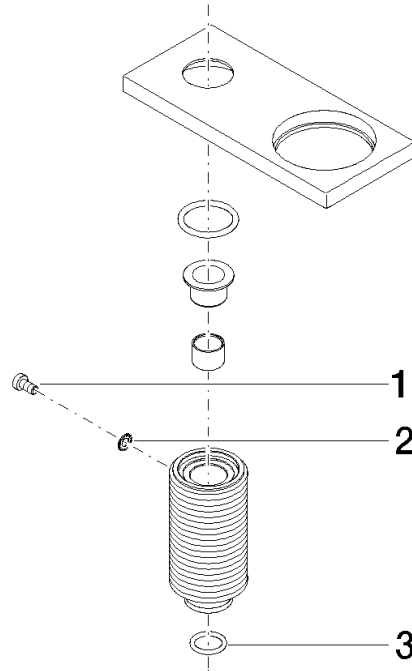

Cover 126 x 71 x 55 mm - Brushed Champagne (22kt Gold)

SPARE PARTS

90 27 78 024 00

Cover 126 x 71 x 55 mm - Brushed Champagne (22kt Gold)

SPARE PARTS

90 27 78 024 00

90 27 78 024 00

Parts for other finishes can be found here: [Chrome](#)

Spare parts list

No.	Item Number	Name	Quantity used	Delivery time
1	09 30 30 057 90	Mounting Cylinder head screw with hexagon socket with low profile M4 x 8 mm -	1.00	14
2	09 30 11 028 90	Mounting Serrated lock washer Ø 4,3 -	1.00	14
3	90 14 10 077 00 90	O-Ring EPDM 70 12,0 x 2,0 mm -	1.00	14