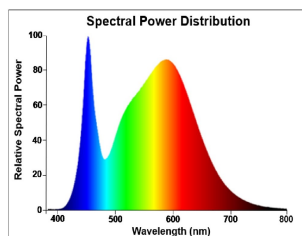

ToLEDo NEOS T8 CCG and AC

ToLEDo NEOS T8 CCG L 1200 1800LM 840 30K RL

0030232

TECHNICAL DRAWINGS