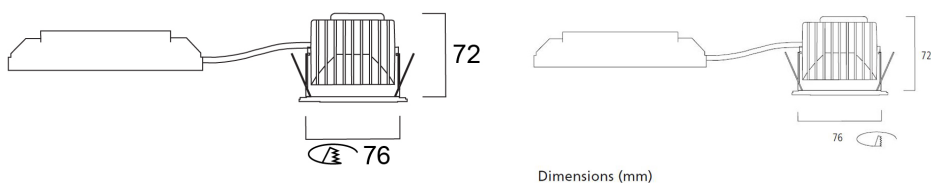

Concord

MYRIAD IP65 3000K PHASE DIM WHITE 2049525

Product EAN number

5025768495252

Warranty

5 years

Photometry

Technical drawings

Data table