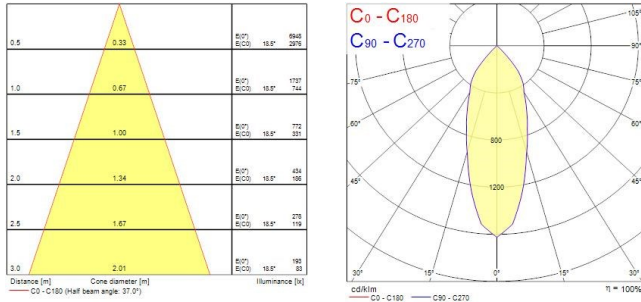

Myriad V IP65 White Bezel MYRIAD IP65 3000K PHASE DIM WHITE 2049525

TECHNICAL DRAWINGS