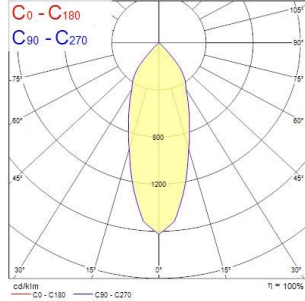

Myriad V IP65 White Bezel MYRIAD IP65 3000K PHASE DIM WHITE 2049525