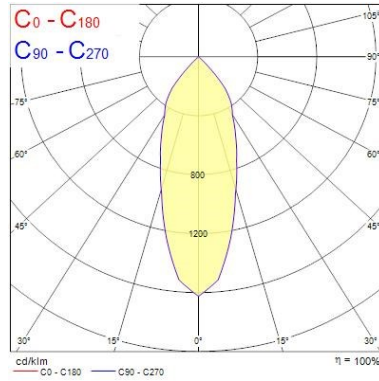

Lifetime data

Lifespan L70 B50	100000
Lifespan L80 B20	100000
Lifespan L90 B10	68500

Physical data

IP rating	IP65/20
IK rating	IK02
Diffuser material	Glass
Nominal Product Diameter (mm)	76
Weight (kg)	0.39
Recessed Depth (mm)	72

Packaging

Single packaging type	Carton
Product EAN number	5025768495252
Packaging single width (cm)	15.0
Packaging single depth (cm)	17.5
Packaging outer length / height (cm)	17.5

PHOTOMETRY

Myriad V IP65 White Bezel MYRIAD IP65 3000K PHASE DIM WHITE 2049525