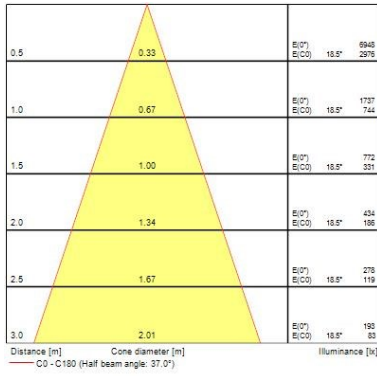

Lifetime data

Lifespan L70 B50	100000
Lifespan L80 B20	100000
Lifespan L90 B10	68500

Physical data

IP rating	IP65/20
IK rating	IK02
Diffuser material	Glass
Nominal Product Diameter (mm)	76
Weight (kg)	0.39
Recessed Depth (mm)	72

Packaging

Single packaging type	Carton
Product EAN number	5025768495252
Packaging single width (cm)	15.0
Packaging single depth (cm)	17.5
Packaging outer length / height (cm)	17.5

PHOTOMETRY

Myriad V IP65 White Bezel MYRIAD IP65 3000K PHASE DIM WHITE 2049525