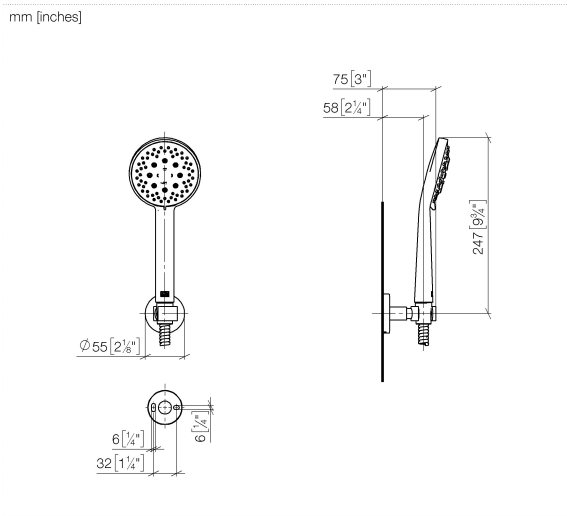

27 815 625 Product version from 9/1/2025

Flow rate chart