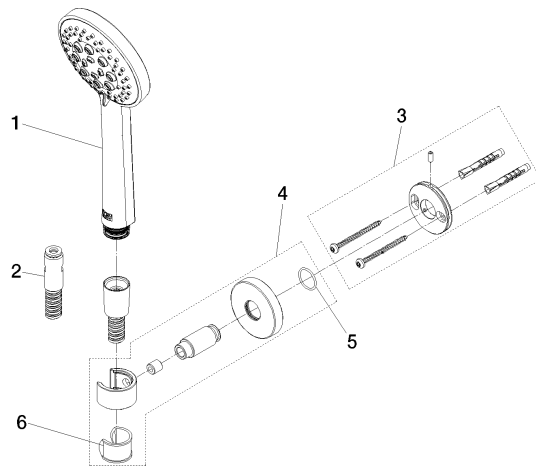

27 815 625 Product version from 9/1/2025

- spray head Ø 100mm
- Three or five settings: PURIFY RAIN, COMPACT SOFT FLOW, COMPACT AQUAPRESSURE FLOW, max. flow rate 15 l/min (at 3 bar)
- Function from: 6.8 l/min
- inherently safe from back flow
- with anti-scale system
- metal shower hose 1250mm with integrated anti-twist protection

**Technical data:**

- rosette Ø 55 mm
- 3/8" shower outlet

**Notes:**

	Brushed Dark Bronze (PVD)	27 815 625-43
	Chrome	27 815 625-00
	Brushed Platinum	27 815 625-06
	Dark Chrome	27 815 625-19
	Light Gold (PVD)	27 815 625-26
	Brushed Light Gold (PVD)	27 815 625-27
	Brushed Durabronze (23kt Gold)	27 815 625-28
	Matte Black	27 815 625-33
	Brushed Gold (PVD)	27 815 625-37
	Brushed Dark Brass (PVD)	27 815 625-39
	Brushed Bronze (PVD)	27 815 625-42
	Brushed Champagne (22kt Gold)	27 815 625-46
	Champagne (22kt Gold)	27 815 625-47
	Brushed Chrome	27 815 625-93
	Brushed Dark Platinum	27 815 625-99

Recommended miscellaneous

- Concealed wall elbow -**  
 • min. recess depth 90 mm  
 • max. recess depth 163 mm

35 085 970 90

Recommended miscellaneous

- Wall elbow - Brushed Dark Bronze (PVD)**

28 450 625-43

### Spare parts list

No.	Item Number	Name	Quantity used	Delivery time
6	90 18 40 035 00 90	Sleeve -	1.00	14
5	90 14 10 032 00 90	O-Ring 18,1 x 1,6 mm -	1.00	14
3	90 30 30 516 00 90	Attachment set -	1.00	14
1	90 12 11 173 00-43	shower	1.00	-
Spare part can no longer be ordered, please order the replacement item				
2	90 30 02 072 00-43	Metal shower hose 1/2" x 3/8" x 1250 mm - Brushed Dark Bronze (PVD)	1.00	40
4	90 28 05 062 50-43	holder	1.00	-
Spare part can no longer be ordered, please order the replacement item				