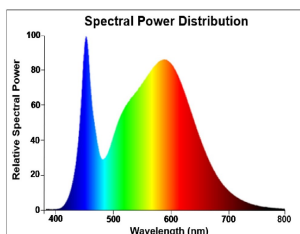

ToLEDo NEOS T8 CCG and AC

ToLEDo NEOS T8 CCG L1500 2300LM 840 30K RL

0030234

TECHNICAL DRAWINGS