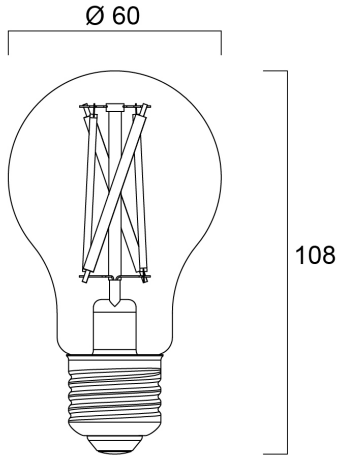

Product Overview

Product name	ToLEDo Retro GLS 806LM TW SST
Technology	LED
Cap/Base	E27
Fixture rating	Open
CRI (Ra)	80
Colour Variation Initial (SDCM)	6
Photobiological Risk Group	RG1
Wattage (W)	7
Power consumption (W)	7
IP rating	IP20
Product EAN number	5410288301020
Warranty	3 years
Useful luminous flux (#use)	806

Technical drawings

Data table

GENERAL DATA

Product name	ToLEDo Retro GLS 806LM TW SST
Technology	LED
Cap/Base	E27
Fixture rating	Open
Operating temperature range (°C)	-20°C...+40°C
Warranty	3 years

OPTICAL DATA

LIFETIME DATA

Lifespan L70 B50	15000
------------------	-------

PHYSICAL DATA

IP rating	IP20
Nominal Product Length (mm)	108
Nominal Product Diameter (mm)	60
Weight (kg)	0.038

PACKAGING

Product EAN number	5410288301020
Packaging single width (cm)	6.6
Packaging single depth (cm)	12.0
DUN14 (outer)	15410288301027
Packaging outer length / height (cm)	20.6