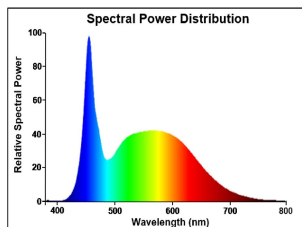

ToLEDo NEOS T8 CCG and AC

ToLEDo NEOS T8 CCG L 1500 2300LM 865 30K RL

0030235

TECHNICAL DRAWINGS