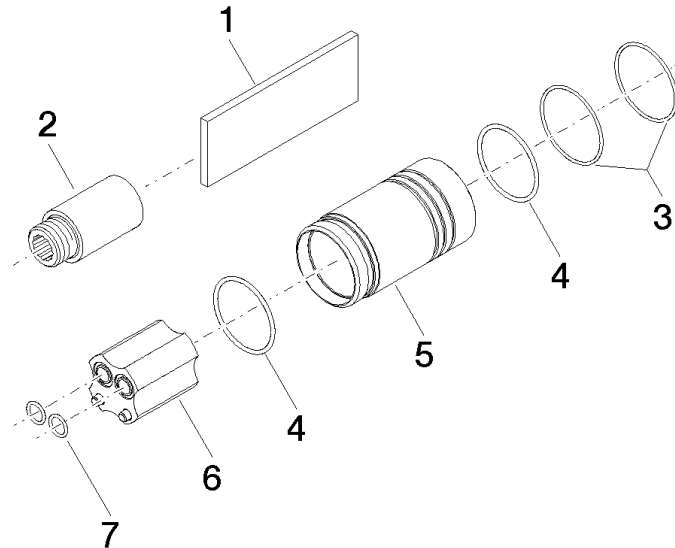

12 074 970 90

Extension 40 mm -

SERIES-VARIOUS

---

12 074 970 90

for wall-mounted single-lever basin and shower  
mixers 35 806 / 807 / 808 / 006 / 007 / 008 970 90

Extension 40 mm -

SERIES-VARIOUS

### Spare parts list

No.	Item Number	Name	Quantity used	Delivery time
7	09 14 10 042 90	O-Ring EPDM 70 9,0 x 1,5 mm -	2.00	14
1	09 30 09 052 90	Mounting SW 2,5 -	1.00	14
5	09 17 01 229 90	Sleeve Ø 43,5 x 78 mm -	1.00	-
Spare part can no longer be ordered, please order the replacement item				
2	09 24 03 184 90	Extension 1/2" x 40 mm -	1.00	14
6	04 30 11 281 00 90	Extension 32,45 x 43,2 x 32,4 mm -	1.00	14
3	09 14 10 190 90	O-Ring EPDM 70 38,0 x 1,5 mm -	2.00	14
4	09 14 10 034 90	O-Ring EPDM 70 38,0 x 2,0 mm -	2.00	14