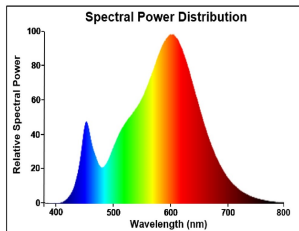

ToLEDo AVANT T8 CCG and AC *ToLEDo AVANT T8 CCG L600 1000LM 830 50K RL* 0030236

TECHNICAL DRAWINGS