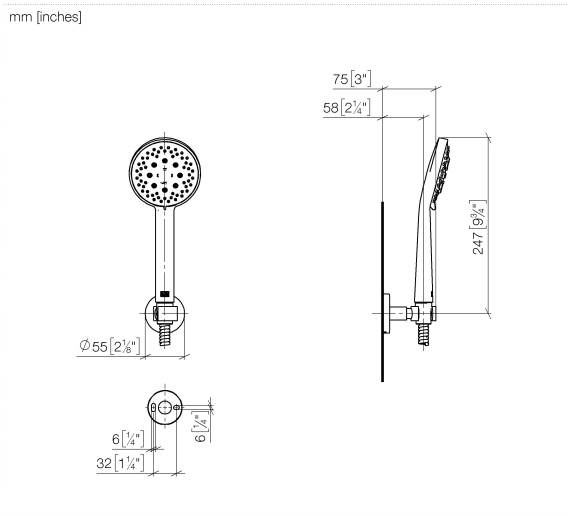

27 815 625 Product version from 9/1/2025

- spray head Ø 100mm
- Three or five settings: PURIFY RAIN, COMPACT SOFT FLOW, COMPACT AQUAPRESSURE FLOW, max. flow rate 6.8 l/min (at 3 bar)
- Function from: 6.8 l/min
- inherently safe from back flow
- with anti-scale system
- metal shower hose 1250mm with integrated anti-twist protection

**Technical data:**

- rosette Ø 55 mm
- 3/8" shower outlet

**Notes:**

- This product can help a building meet the requirements of Green Building Rating Systems, e.g. LEED®, BREEAM®, DGNB

	Brushed Dark Bronze (PVD)	27 815 625-43 0010
	Chrome	27 815 625-00 0010
	Brushed Platinum	27 815 625-06 0010
	Dark Chrome	27 815 625-19 0010
	Light Gold (PVD)	27 815 625-26 0010
	Brushed Light Gold (PVD)	27 815 625-27 0010
	Brushed Durabrass (23kt Gold)	27 815 625-28 0010
	Matte Black	27 815 625-33 0010
	Brushed Gold (PVD)	27 815 625-37 0010
	Brushed Dark Brass (PVD)	27 815 625-39 0010
	Brushed Bronze (PVD)	27 815 625-42 0010
	Brushed Champagne (22kt Gold)	27 815 625-46 0010
	Champagne (22kt Gold)	27 815 625-47 0010
	Brushed Chrome	27 815 625-93 0010
	Brushed Dark Platinum	27 815 625-99 0010

**Recommended miscellaneous**

- Concealed wall elbow -**
- min. recess depth 90 mm
  - max. recess depth 163 mm

35 085 970 90

**Recommended miscellaneous**

- Wall elbow - Brushed Dark Bronze (PVD)**

28 450 625-43

### Spare parts list

No.	Item Number	Name	Quantity used	Delivery time
	5 90 14 10 032 00 90	O-Ring 18,1 x 1,6 mm -	1.00	14
	6 90 18 40 035 00 90	Sleeve -	1.00	14
	3 90 30 30 516 00 90	Attachment set -	1.00	14
	2 90 30 02 072 00-43	Metal shower hose 1/2" x 3/8" x 1250 mm - Brushed Dark Bronze (PVD)	1.00	40
	1 90 12 11 143 30-43	shower	1.00	-
Spare part can no longer be ordered, please order the replacement item				
	4 90 28 05 062 50-43	holder	1.00	-
Spare part can no longer be ordered, please order the replacement item				