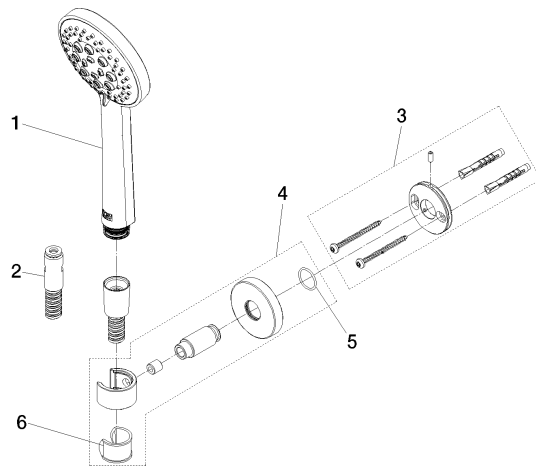

27 815 625 Product version from 9/1/2025

- spray head Ø 100mm
- Three or five settings: PURIFY RAIN, COMPACT SOFT FLOW, COMPACT AQUAPRESSURE FLOW, max. flow rate 6.8 l/min (at 3 bar)
- Function from: 6.8 l/min
- inherently safe from back flow
- with anti-scale system
- metal shower hose 1250mm with integrated anti-twist protection

**Technical data:**

- rosette Ø 55 mm
- 3/8" shower outlet

**Notes:**

- This product can help a building meet the requirements of Green Building Rating Systems, e.g. LEED®, BREEAM®, DGNB

	Brushed Dark Bronze (PVD)	27 815 625-43 0010
	Chrome	27 815 625-00 0010
	Brushed Platinum	27 815 625-06 0010
	Dark Chrome	27 815 625-19 0010
	Light Gold (PVD)	27 815 625-26 0010
	Brushed Light Gold (PVD)	27 815 625-27 0010
	Brushed Durabrass (23kt Gold)	27 815 625-28 0010
	Matte Black	27 815 625-33 0010
	Brushed Gold (PVD)	27 815 625-37 0010
	Brushed Dark Brass (PVD)	27 815 625-39 0010
	Brushed Bronze (PVD)	27 815 625-42 0010
	Brushed Champagne (22kt Gold)	27 815 625-46 0010
	Champagne (22kt Gold)	27 815 625-47 0010
	Brushed Chrome	27 815 625-93 0010
	Brushed Dark Platinum	27 815 625-99 0010

**Recommended miscellaneous**

- Concealed wall elbow -**
- min. recess depth 90 mm
  - max. recess depth 163 mm

35 085 970 90

**Recommended miscellaneous**

- Wall elbow - Brushed Dark Bronze (PVD)**

28 450 625-43

### Spare parts list

No.	Item Number	Name	Quantity used	Delivery time
	5 90 14 10 032 00 90	O-Ring 18,1 x 1,6 mm -	1.00	14
	6 90 18 40 035 00 90	Sleeve -	1.00	14
	3 90 30 30 516 00 90	Attachment set -	1.00	14
	2 90 30 02 072 00-43	Metal shower hose 1/2" x 3/8" x 1250 mm - Brushed Dark Bronze (PVD)	1.00	40
	1 90 12 11 143 30-43	shower	1.00	-
Spare part can no longer be ordered, please order the replacement item				
	4 90 28 05 062 50-43	holder	1.00	-
Spare part can no longer be ordered, please order the replacement item				