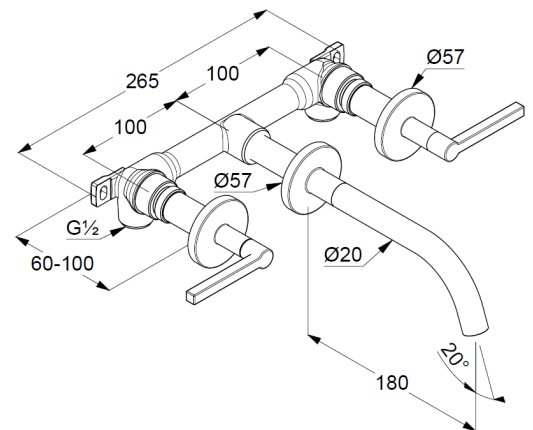

# Technische Daten/ Technical Data

KLUDI NOVA FONTE  
wall mounted basin mixer  
DN 15  
Style: Puristic

Ref.: 20144N015

Finishes:  
NO Brushed Gold (18) PVD

Product description  
Manufacturer KLUDI GmbH & Co. KG  
Typ: KLUDI NOVA FONTE  
wall mounted basin mixer  
projection 180mm  
Ref.: 20144N015

wall mounted basin mixer  
concealed basin mixer  
2-handle mixer  
pre-installation set with trim set  
wall mounted  
3-hole mounted  
wing handle, metal  
aerator M18,5 PCA laminar  
ceramic headparts 90° (right/left)  
flow rate at 3 bar 5,6 l/min.

## Produktabbildung/ Product picture

## Maßzeichnung/ Dimensional drawing