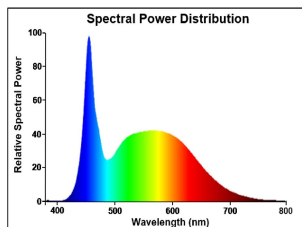

ToLEDo AVANT T8 CCG and AC

ToLEDo AVANT T8 CCG L600 1000LM 865 50K RL

0030238

TECHNICAL DRAWINGS