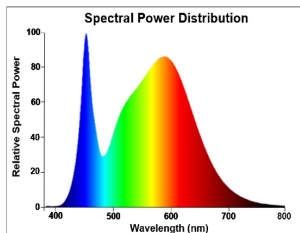

ToLEDo AVANT T8 CCG and AC

ToLEDo AVANT T8 CCG L1200 2000LM 840 50K RL

0030240

TECHNICAL DRAWINGS