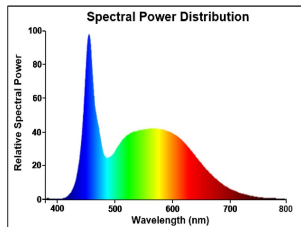

ToLEDo AVANT T8 CCG and AC

ToLEDo AVANT T8 CCG L1200 2000LM 865 50K RL

0030241

TECHNICAL DRAWINGS