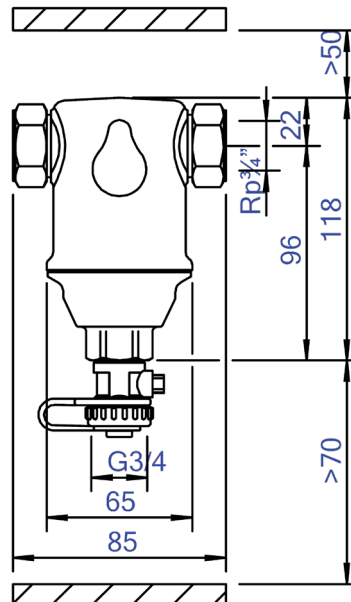

## Product properties

A brass dirt separator with a 22 mm - 2" horizontal connection

- Very small particles, from 5  $\mu\text{m}$  (= 0.005 mm) are separated and removed
- Dirt can be drained while the system is in operation
- No shut-off valves or bypass required
- Constant low pressure drop
- Maintenance only takes a few seconds and is not a dirty job compared to a filter solution
- Applicable with 50/50 Ethylene Glycol / Water (Volume)
- No unnecessary downtime
- Horizontal connections
- Connection diameters from 22 mm to 2" (G2)

## Product dimensions