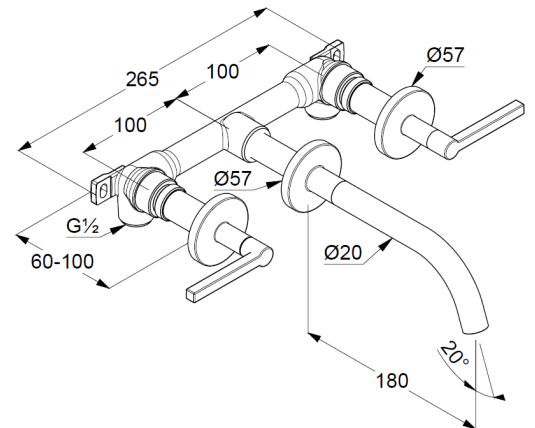

Technische Daten/ Technical Data

KLUDI NOVA FONTE
wall mounted basin mixer
DN 15
Style: Puristic

Ref.: 20144N215

Finishes:
N2 Brushed Gunmetal PVD

Product description
Manufacturer KLUDI GmbH & Co. KG
Typ: KLUDI NOVA FONTE
wall mounted basin mixer
projection 180mm
Ref.: 20144N215

wall mounted basin mixer
concealed basin mixer
2-handle mixer
pre-installation set with trim set
wall mounted
3-hole mounted
wing handle, metal
aerator M18,5 PCA laminar
ceramic headparts 90° (right/left)
flow rate at 3 bar 5,6 l/min.

Produktabbildung/ Product picture

Maßzeichnung/ Dimensional drawing

Durchfluss/ Flow rate