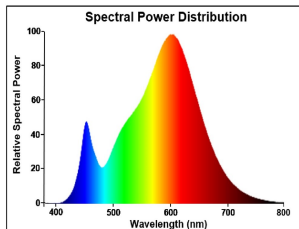

ToLEDo AVANT T8 CCG and AC

ToLEDo AVANT T8 CCG L1500 2700LM 830 50K RL

0030242

TECHNICAL DRAWINGS