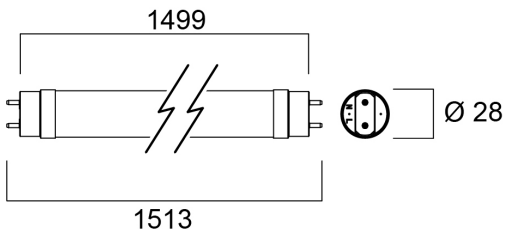

ToLEDo AVANT T8 CCG L1500 2700LM 830 50K RL

Item No: 0030242

SYLVANIA

Technical Assets

Dimensions (mm)

Photometrics

ToLEDo AVANT T8 CCG L1500 2700LM 830 50K RL

Item No: 0030242

General data

Product name	ToLEDo AVANT T8 CCG L1500 2700LM 830 50K RL
Technology	LED
Lamp shape	Tube, double-ended
Cap/Base	G13
Lamp finish	Frosted/Coated
General application	Hospitality, Logistics & Industry, Residential & Consumer
Operating temperature range (°C)	-20°C...+55°C
ETIM Class	EC001959
E-number FI	4941347
Warranty	5 years

Optical data

Useful luminous flux (Φ_{use})	2700
Correlated colour temperature (k)	3000
CRI (Ra)	80
Colour Variation Initial (SDCM)	SDCM6
Beam Angle (°)	170
Photobiological Risk Group	RG0

Electrical data

Power consumption (W)	18
Wattage (W)	18
Current (A)	0.109
Primary Supply/Product voltage - min (V)	220
Lamp power factor	0.9
Control gear required	No
Inrush Current (A)	14.9
Inrush Duration (μs)	60
Lamp Energy Label (class)	D

Lifetime data

Lifespan L70 B50	50000

Physical data

IP rating	IP20
Nominal Product Length (mm)	1499
Nominal Product Diameter (mm)	28
Weight (kg)	0.227

Packaging

Product EAN number	5410288302423
Packaging single width (cm)	2.9
Packaging single depth (cm)	2.9
DUN14 (inner)	15410288302420
Packaging outer length / height (cm)	160.7

Safety data

Optimal operating condition (°C)	-20-55
Breakage cleaning instructions	Not applicable
Special purpose lamp	No
Safety message	Suitable for totally enclosed fixture