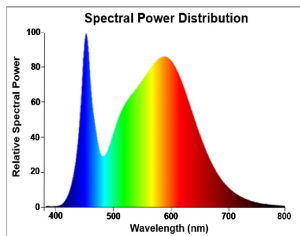

ToLEDo AVANT T8 CCG and AC

ToLEDo AVANT T8 CCG L1500 2700LM 840 50K RL

0030243

TECHNICAL DRAWINGS