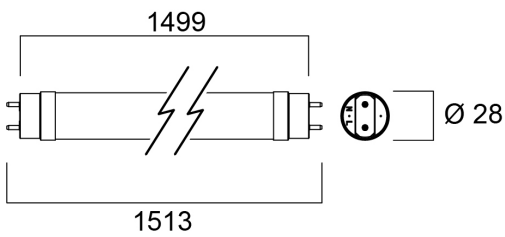

ToLEDo AVANT T8 CCG L1500 2700LM 840 50K RL

Item No: 0030243

SYLVANIA

Technical Assets

Dimensions (mm)

Photometrics

ToLEDo AVANT T8 CCG L1500 2700LM 840 50K RL

Item No: 0030243

SYLVANIA

General data

Product name	ToLEDo AVANT T8 CCG L1500 2700LM 840 50K RL
Technology	LED
Lamp shape	Tube, double-ended
Cap/Base	G13
Lamp finish	Frosted/Coated
General application	Hospitality, Logistics & Industry, Residential & Consumer
Operating temperature range (°C)	-20°C...+55°C
ETIM Class	EC001959
E-number FI	4941348
Warranty	5 years

Optical data

Useful luminous flux (Φ_{use})	2700
Correlated colour temperature (k)	4000
CRI (Ra)	80
Colour Variation Initial (SDCM)	SDCM6
Beam Angle (°)	170
Photobiological Risk Group	RG0

Electrical data

Power consumption (W)	18
Wattage (W)	18
Current (A)	0.109
Primary Supply/Product voltage - min (V)	220
Lamp power factor	0.9
Control gear required	No
Inrush Current (A)	14.9
Inrush Duration (μs)	60
Lamp Energy Label (class)	D

Lifetime data

Lifespan L70 B50	50000

Physical data

IP rating	IP20
Nominal Product Length (mm)	1499
Nominal Product Diameter (mm)	28
Weight (kg)	0.227

Packaging

Product EAN number	5410288302430
Packaging single width (cm)	2.9
Packaging single depth (cm)	2.9
DUN14 (inner)	15410288302437
Packaging outer length / height (cm)	160.7

Safety data

Optimal operating condition (°C)	-20-55
Breakage cleaning instructions	Not applicable
Special purpose lamp	No
Safety message	Suitable for totally enclosed fixture