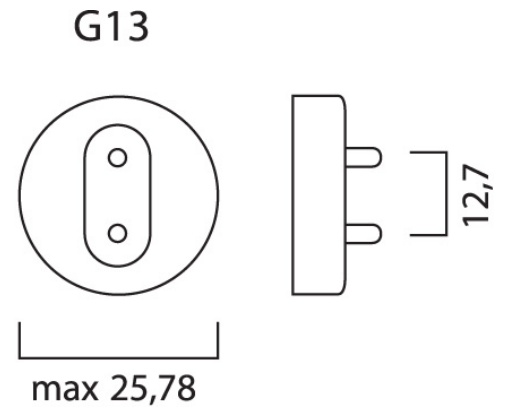

Technical drawings

Data table

GENERAL DATA

Product name	ToLEDo Superia T8 V7 5FT 4100LM 840
Technology	LED
Watt (Rated) (W)	24
Cap/Base	G13
Fixture rating	Open
Operating temperature range (°C)	-20°C...+55°C
Performance ambient temperature Tq (°C)	25
E-number FI	4941307
Warranty	5 years

OPTICAL DATA

Luminous flux (Rated) (lm)	4100
Colour temperature (K)	4000
CRI (Ra)	80