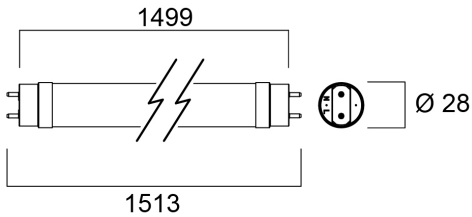

Technical drawings

Data table

GENERAL DATA

Product name	ToLEDo Superia T8 V7 5FT 4100LM 840
Technology	LED
Watt (Rated) (W)	24
Cap/Base	G13
Fixture rating	Open
Operating temperature range (°C)	-20°C...+55°C
Performance ambient temperature Tq (°C)	25
E-number FI	4941307
Warranty	5 years

OPTICAL DATA

Luminous flux (Rated) (lm)	4100
Colour temperature (K)	4000
CRI (Ra)	80