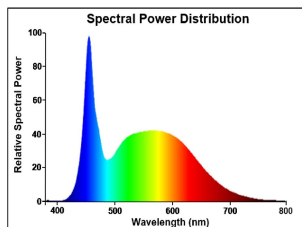

ToLEDo AVANT T8 CCG and AC

ToLEDo AVANT T8 CCG L1500 2700LM 865 50K RL

0030244

TECHNICAL DRAWINGS