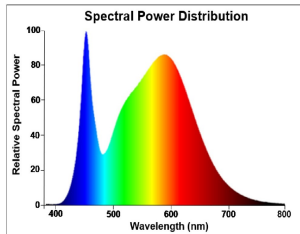

ToLEDo Superia T8 CCG and AC *ToLEDo Superia T8 V7 5FT 4100LM 840* 0029289

TECHNICAL DRAWINGS