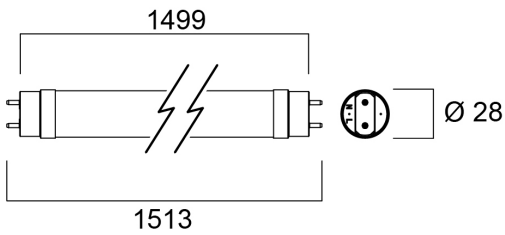

ToLEDo AVANT T8 CCG L1500 2700LM 865 50K RL

Item No: 0030244

SYLVANIA

Technical Assets

Dimensions (mm)

Photometrics

ToLEDo AVANT T8 CCG L1500 2700LM 865 50K RL

Item No: 0030244

SYLVANIA

General data

Product name	ToLEDo AVANT T8 CCG L1500 2700LM 865 50K RL
Technology	LED
Lamp shape	Tube, double-ended
Cap/Base	G13
Lamp finish	Frosted/Coated
General application	Hospitality, Logistics & Industry, Residential & Consumer
Operating temperature range (°C)	-20°C...+55°C
ETIM Class	EC001959
E-number FI	4941349
Warranty	5 years

Optical data

Useful luminous flux (Φ_{use})	2700
Correlated colour temperature (k)	6500
CRI (Ra)	80
Colour Variation Initial (SDCM)	SDCM6
Beam Angle (°)	170
Photobiological Risk Group	RG0

Electrical data

Power consumption (W)	18
Wattage (W)	18
Current (A)	0.109
Primary Supply/Product voltage - min (V)	220
Lamp power factor	0.9
Control gear required	No
Inrush Current (A)	14.9
Inrush Duration (μs)	60
Lamp Energy Label (class)	D

Lifetime data

Lifespan L70 B50	50000

Physical data

IP rating	IP20
Nominal Product Length (mm)	1499
Nominal Product Diameter (mm)	28
Weight (kg)	0.227

Packaging

Product EAN number	5410288302447
Packaging single width (cm)	2.9
Packaging single depth (cm)	2.9
DUN14 (inner)	15410288302444
Packaging outer length / height (cm)	160.7

Safety data

Optimal operating condition (°C)	-20-55
Breakage cleaning instructions	Not applicable
Special purpose lamp	No
Safety message	Suitable for totally enclosed fixture