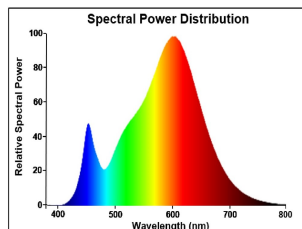

ToLEDo Superia T8 CCG and AC

ToLEDo SUPERIA T8 CCG L 1200 2760LM 830 75K PET SL

0030245

TECHNICAL DRAWINGS