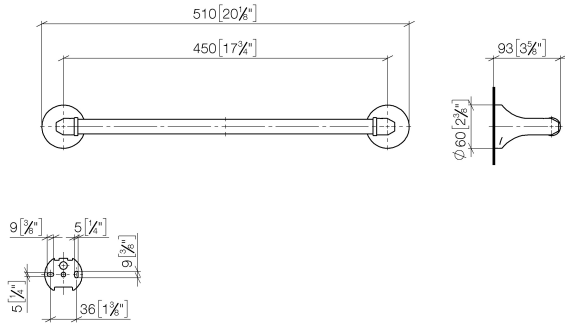

83 045 361 Product version from 7/3/2016

- gauge 450 mm
- width 510mm
- height 60 mm
- rosette Ø 60 mm
- 90mm projection

	Chrome	83 045 361-00
	Brushed Platinum	83 045 361-06
	Platinum	83 045 361-08
	Durabrand (23kt Gold)	83 045 361-09
	Brushed Durabrand (23kt Gold)	83 045 361-28
	Brushed Gold (PVD)	83 045 361-37
	Brushed Dark Brass (PVD)	83 045 361-39
	Brushed Bronze (PVD)	83 045 361-42
	Brushed Dark Platinum	83 045 361-99

**Recommended miscellaneous**

**MADISON Mounting for towel bar/tumbler mounting on two sides -** 12 358 970 90  
 •for towel bar mounting plus towel bar mounting on back.

83 045 361 Product version from 7/3/2016

mm [inches]

### Spare parts list

No.	Item Number	Name	Quantity used	Delivery time
2	04 31 11 140 00 90	Mounting Threaded pin M6 x 10 mm -	2.00	14
1	05 17 97 507 00 90	Attachment set 52 x 45 x 70 mm -	2.00	14