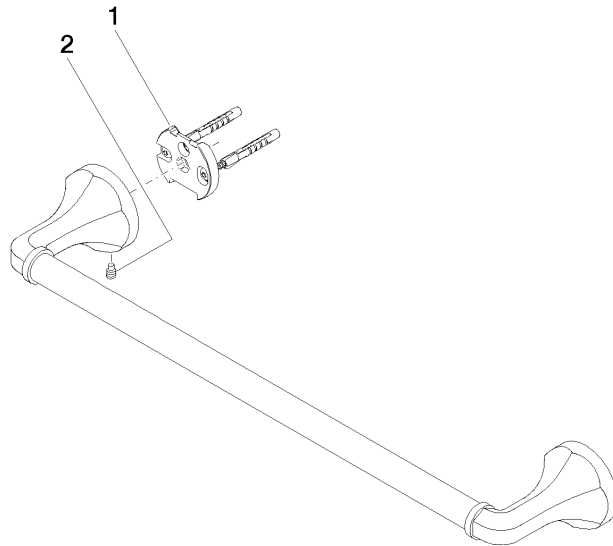

83 045 361 Product version from 7/3/2016

- gauge 450 mm
- width 510mm
- height 60 mm
- rosette Ø 60 mm
- 90mm projection

	Chrome	83 045 361-00
	Brushed Platinum	83 045 361-06
	Platinum	83 045 361-08
	Durabrand (23kt Gold)	83 045 361-09
	Brushed Durabrand (23kt Gold)	83 045 361-28
	Brushed Gold (PVD)	83 045 361-37
	Brushed Dark Brass (PVD)	83 045 361-39
	Brushed Bronze (PVD)	83 045 361-42
	Brushed Dark Platinum	83 045 361-99

**Recommended miscellaneous**

**MADISON Mounting for towel bar/tumbler mounting on two sides -** 12 358 970 90  
 •for towel bar mounting plus towel bar mounting on back.

83 045 361 Product version from 7/3/2016

mm [inches]

### Spare parts list

No.	Item Number	Name	Quantity used	Delivery time
2	04 31 11 140 00 90	Mounting Threaded pin M6 x 10 mm -	2.00	14
1	05 17 97 507 00 90	Attachment set 52 x 45 x 70 mm -	2.00	14