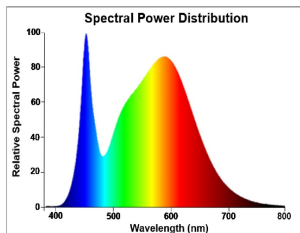

ToLEDo Superia T8 CCG and AC

ToLEDo SUPERIA T8 CCG L 1200 3100LM 840 75K PET SL
0030246

TECHNICAL DRAWINGS