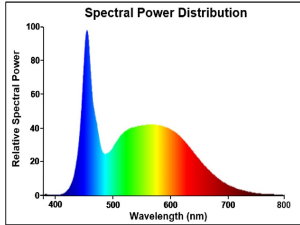

ToLEDo Superia T8 CCG and AC

ToLEDo SUPERIA T8 CCG L 1200 3100LM 865 75K PET SL
0030247

TECHNICAL DRAWINGS