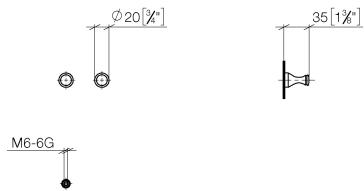

83 250 970 Product version from 4/1/2025

- 1 pair
- 35mm projection

	Platinum	83 250 970-08
	Chrome	83 250 970-00
	Brushed Platinum	83 250 970-06
	Durabass (23kt Gold)	83 250 970-09
	Brushed Durabass (23kt Gold)	83 250 970-28
	Brushed Gold (PVD)	83 250 970-37
	Brushed Dark Brass (PVD)	83 250 970-39
	Brushed Bronze (PVD)	83 250 970-42
	Brushed Dark Platinum	83 250 970-99

83 250 970 Product version from 4/1/2025

mm [inches]

83 250 970 Product version from 4/1/2025

Parts for other finishes can be found here: [Chrome](#)

### Spare parts list

No.	Item Number	Name	Quantity used	Delivery time
1	08 18 60 501-08	Hooks 20 x 20 x 35 mm - Platinum	2.00	-
Spare part can no longer be ordered, please order the replacement item				
2	05 24 04 506 00 90	Mounting for hook -	2.00	14