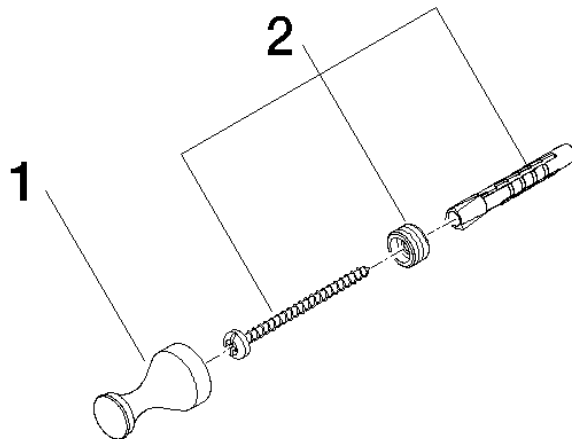

83 250 970 Product version from 4/1/2025

- 1 pair
- 35mm projection

	Platinum	83 250 970-08
	Chrome	83 250 970-00
	Brushed Platinum	83 250 970-06
	Durabass (23kt Gold)	83 250 970-09
	Brushed Durabass (23kt Gold)	83 250 970-28
	Brushed Gold (PVD)	83 250 970-37
	Brushed Dark Brass (PVD)	83 250 970-39
	Brushed Bronze (PVD)	83 250 970-42
	Brushed Dark Platinum	83 250 970-99

83 250 970 Product version from 4/1/2025

mm [inches]

83 250 970 Product version from 4/1/2025

Parts for other finishes can be found here: [Chrome](#)

### Spare parts list

No.	Item Number	Name	Quantity used	Delivery time
1	08 18 60 501-08	Hooks 20 x 20 x 35 mm - Platinum	2.00	-
Spare part can no longer be ordered, please order the replacement item				
2	05 24 04 506 00 90	Mounting for hook -	2.00	14