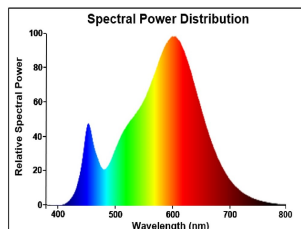

ToLEDo Superia T8 CCG and AC

ToLEDo SUPERIA T8 CCG L 1500 3850LM 830 75K PET SL
0030248

TECHNICAL DRAWINGS