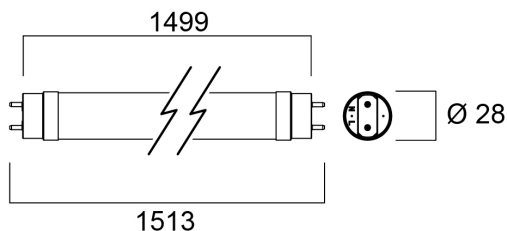

ToLEDo SUPERIA T8 CCG L1500 3850LM 830 75K PET SL

Item No: 0030248

SYLVANIA

Technical Assets

Dimensions (mm)

Photometrics

ToLEDo SUPERIA T8 CCG L1500 3850LM 830 75K PET SL

Item No: 0030248

General data

Product name	ToLEDo SUPERIA T8 CCG L1500 3850LM 830 75K PET SL
Technology	LED
Lamp shape	Tube, double-ended
Cap/Base	G13
Lamp finish	Frosted/Coated
General application	Hospitality, Logistics & Industry, Residential & Consumer
Operating temperature range (°C)	-20°C...+55°C
ETIM Class	EC001959
E-number FI	4941353
Warranty	5 years

Optical data

Useful luminous flux (Φ_{use})	3850
Correlated colour temperature (k)	3000
CRI (Ra)	80
Colour Variation Initial (SDCM)	SDCM6
Beam Angle (°)	170
Photobiological Risk Group	RG0

Electrical data

Lifetime data

Lifespan L70 B50	75000
------------------	-------

Physical data

IP rating	IP20
Nominal Product Length (mm)	1499
Nominal Product Diameter (mm)	28
Weight (kg)	0.26

Packaging

Product EAN number	5410288302485
Packaging single width (cm)	2.9
Packaging single depth (cm)	2.9
DUN14 (inner)	15410288302482
Packaging outer length / height (cm)	161.0